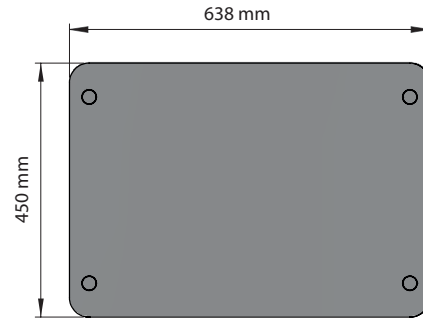

FROST
DENMARK

BUKTO
TROLLEY

Fitting instruction
Montageanleitung
Monteringsvejledning
Monteringsvægledning
Montage hanleiding
Manuel de montage

www.frost.dk

U6100-B

U6100-W

Cleaning and maintenance

Powder coated surfaces should be cleaned with a microfibre cloth, glass cleaner or other non abrasive and gentle agents.