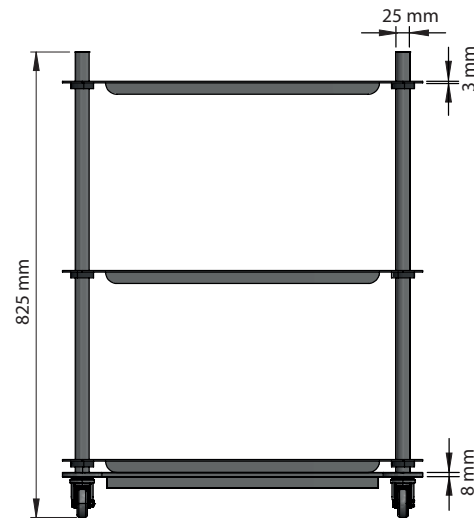

FROST
DENMARK

BUKTO
TROLLEY

Fitting instruction
Montageanleitung
Monteringsvejledning
Monteringsvægledning
Montage hanleiding
Manuel de montage

www.frost.dk

U6100-B

U6100-W

Cleaning and maintenance

Powder coated surfaces should be cleaned with a microfibre cloth, glass cleaner or other non abrasive and gentle agents.